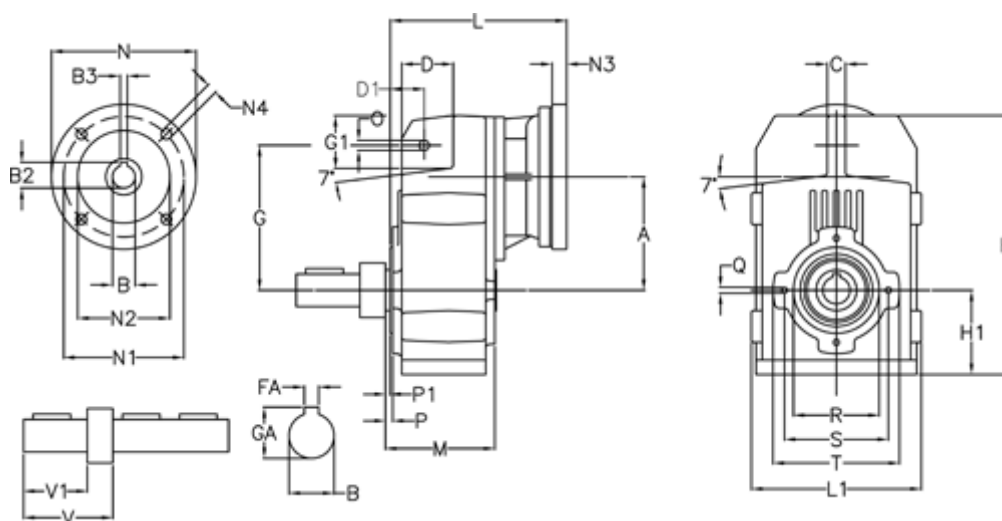

Article number: 29560312841230  
 Description: Shaft mounted gear  
 A313R-128,4-P80B5

## Measures

A = 150.50	FA = 10	M = 125.0	Q = M10x17
B = 35	G = 170	N = 200	R = 110
B1 = 19	G1 = 84.0	N1 = 165	S = 130
B2 = 21.8	GA = 38.0	N2 = 130	T = 150
B3 = 6	H = 326.0	N4 = M10x20	V = 93.0
C = 20	H1 = 102.0	O = 13	V1 = 60
D = 68.0	L = 245.0	P = 6.5	
D1 = 54.0	L1 = 210	P1 = 3.5	